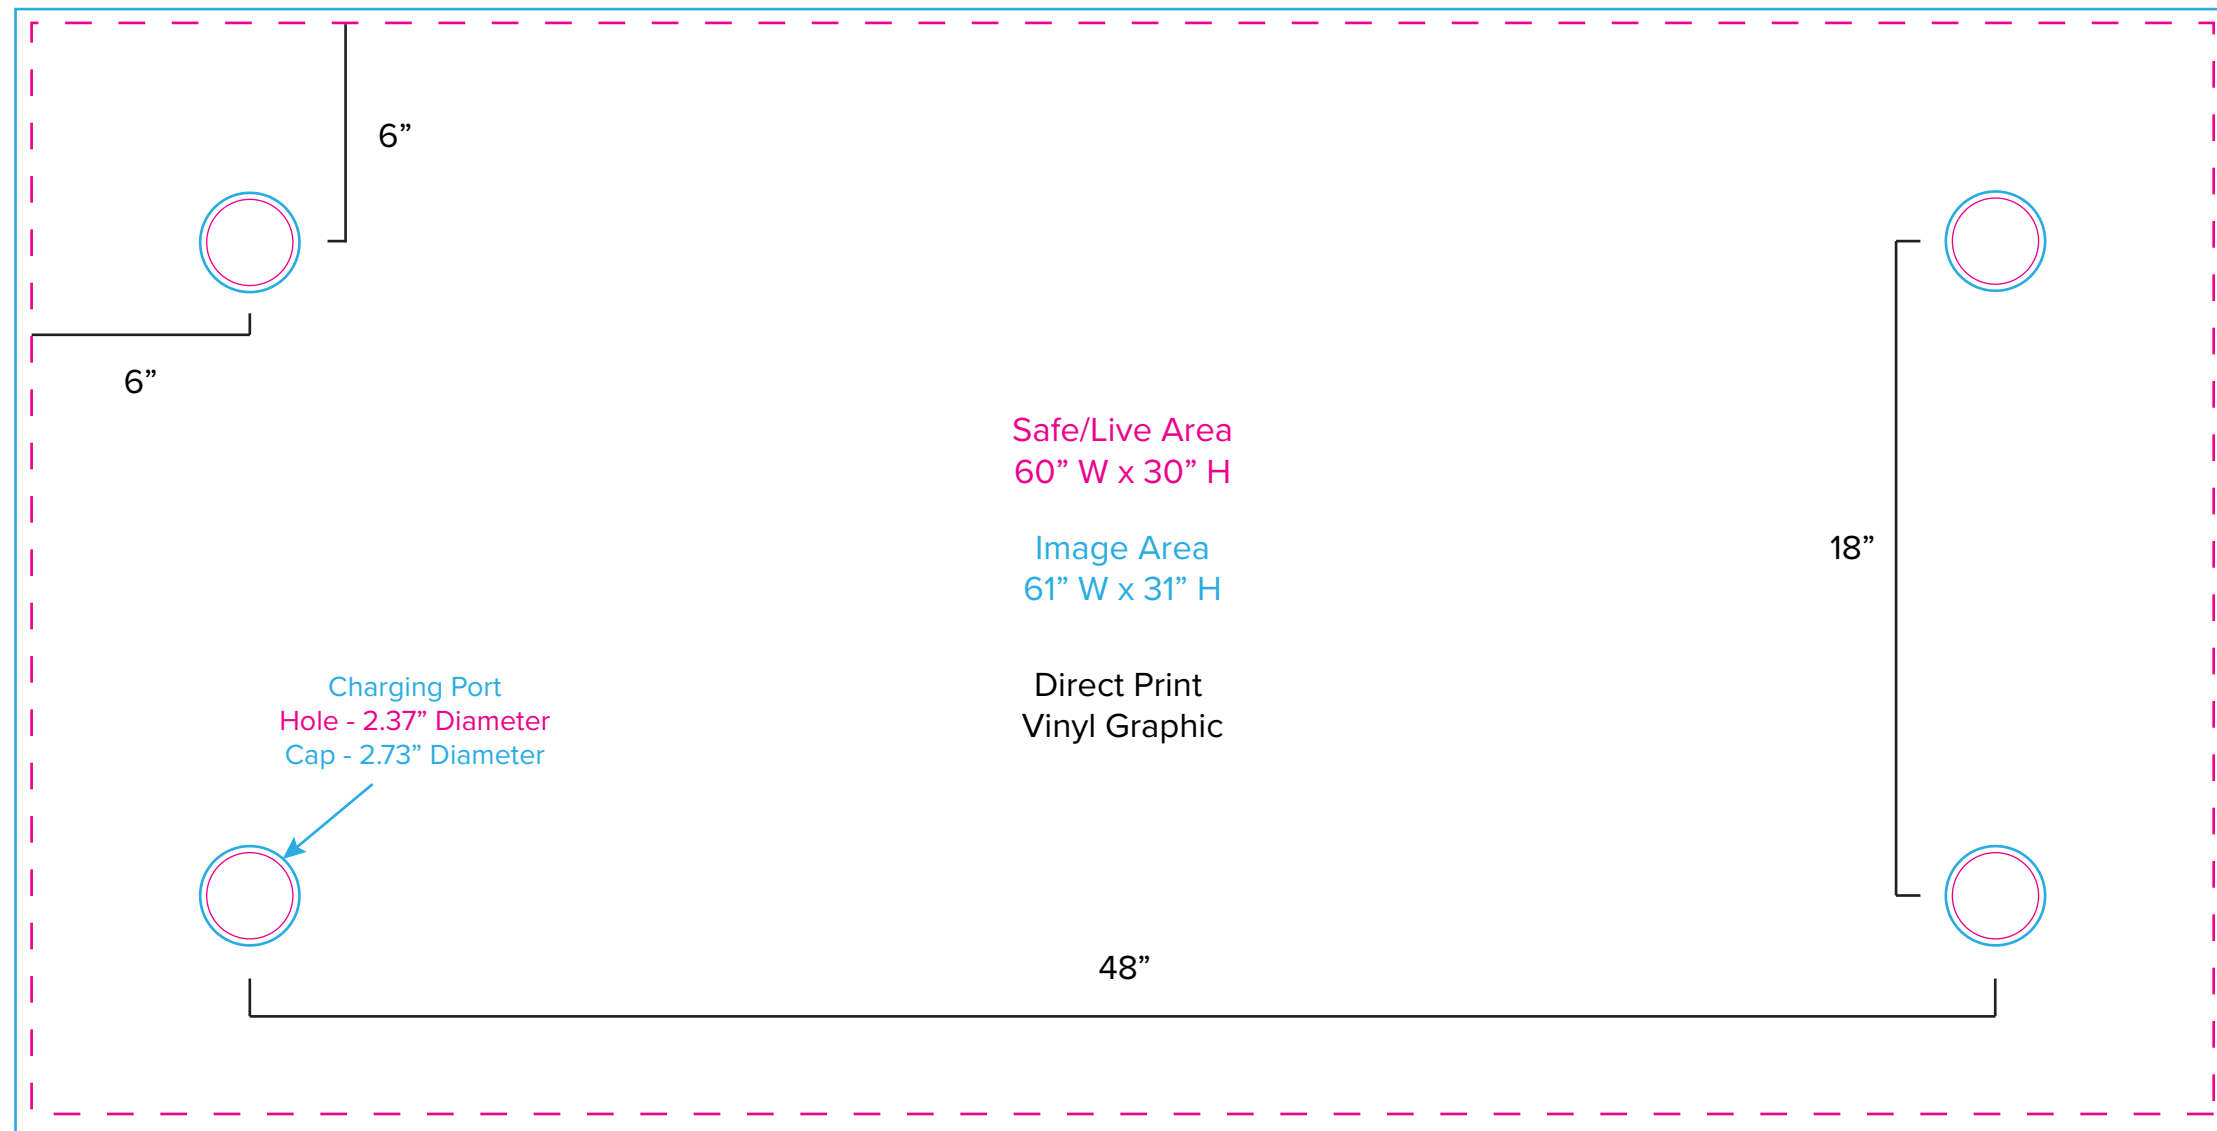

# Graphic Template

## Wireless Charging Table – Direct Print Vinyl Graphic

NOTE: All Raster Art (jpg, tiff,psd, png, etc.) must be at least 100 dpi at print size.  
Standard kits are often customized. Please check with Customer Service to ensure that this template matches your specific job.